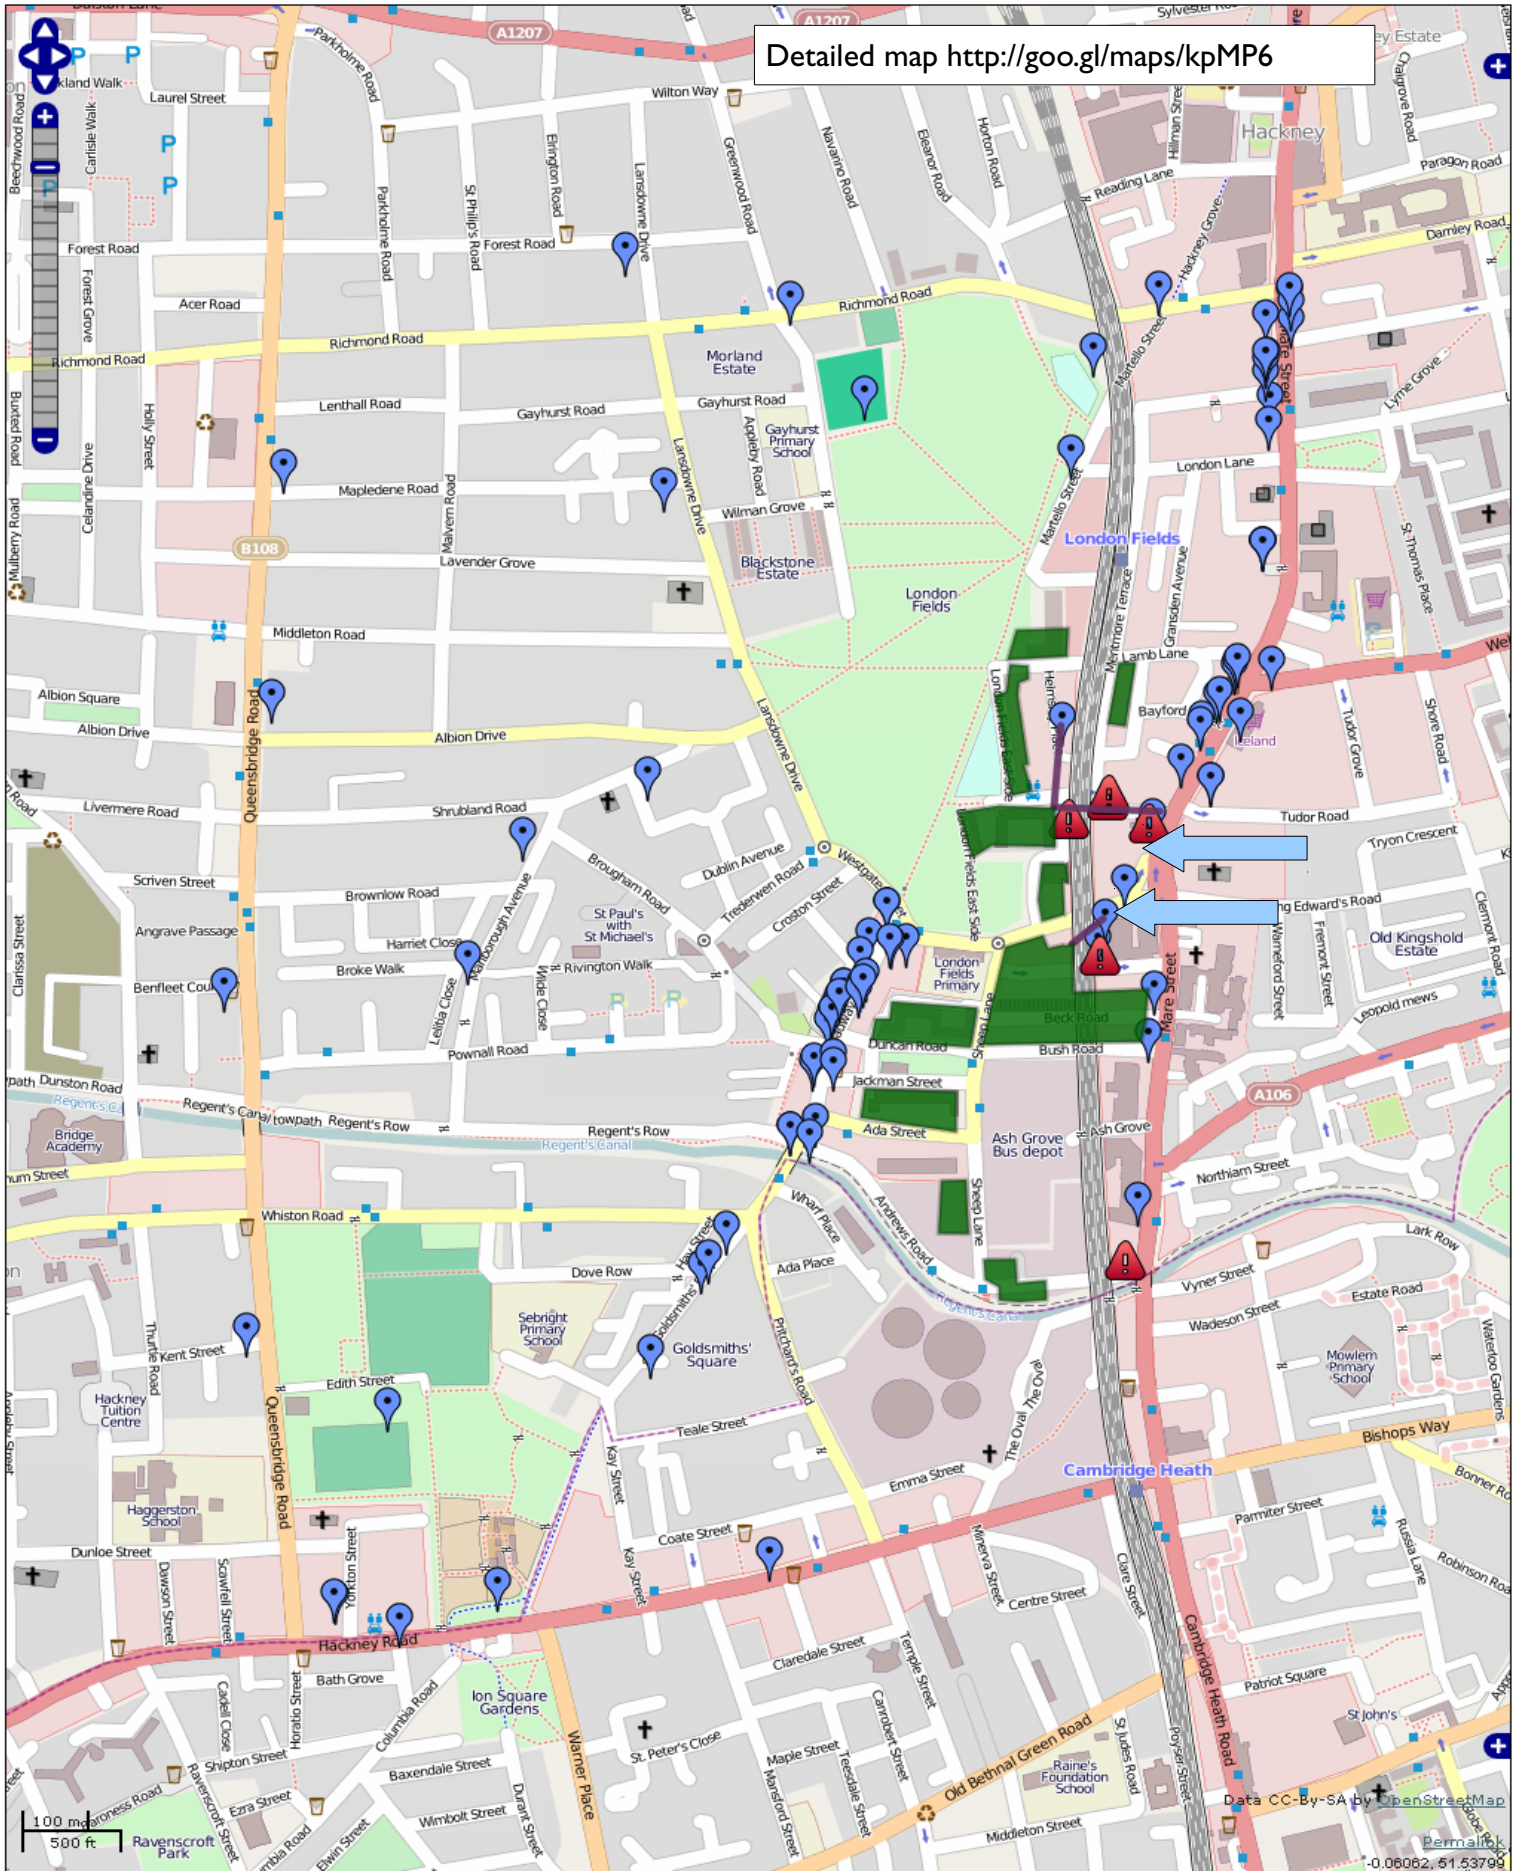

Detailed map <http://goo.gl/maps/kpMP6>

**The encroachment of licenced premises away from Mare Street and into residential areas**

Existing alcohol licence	
New applications	
Residential areas	

20 m  
100 ft